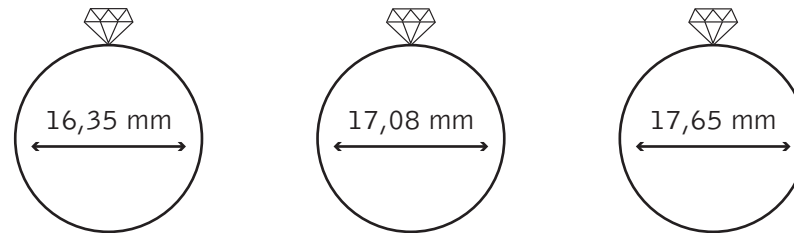

HEROINE

RING SIZE GUIDE

S - SIZE 11

M - SIZE 13

L - SIZE 15

JUST MEASURE THE INSIDE DIAMETER